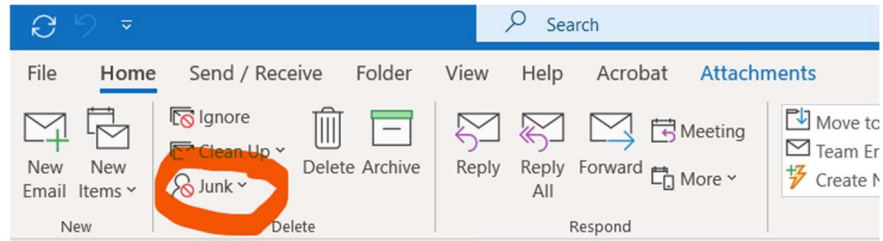

# How to add our County Domain to your Safe Senders List on your Email Program

(See Outlook/Yahoo/Gmail pages as appropriate):-

## Outlook:-

Step 1 = Go to "Junk" in you top menu and click the down arrow

Step 2 = Select Junk Email Option

Step 3 = Click on the Safe Senders tab, click Add, add in @girlguidingdurhamnorth.org.uk, Ok, Ok