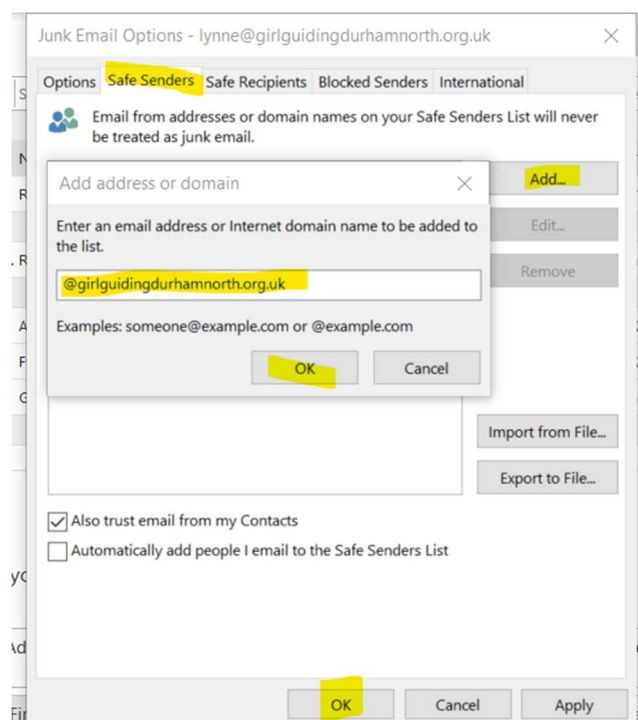

# How to add our County Domain to your Safe Senders List on your Email Program

(See Outlook/Yahoo/Gmail pages as appropriate):-

## Outlook:-

Step 1 = Go to "Junk" in you top menu and click the down arrow

Step 2 = Select Junk Email Option

Step 3 = Click on the Safe Senders tab, click Add, add in @girlguidingdurhamnorth.org.uk, Ok, Ok