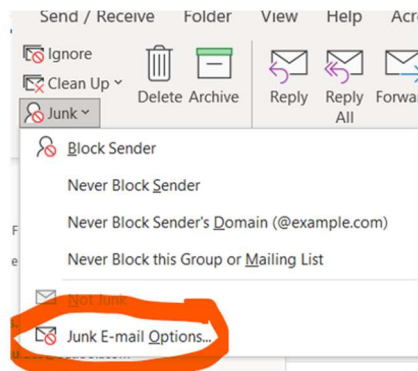

# How to add our County Domain to your Safe Senders List on your Email Program

(See Outlook/Yahoo/Gmail pages as appropriate):-

## Outlook:-

Step 1 = Go to "Junk" in you top menu and click the down arrow

Step 2 = Select Junk Email Option

Step 3 = Click on the Safe Senders tab, click Add, add in @girlguidingdurhamnorth.org.uk, Ok, Ok